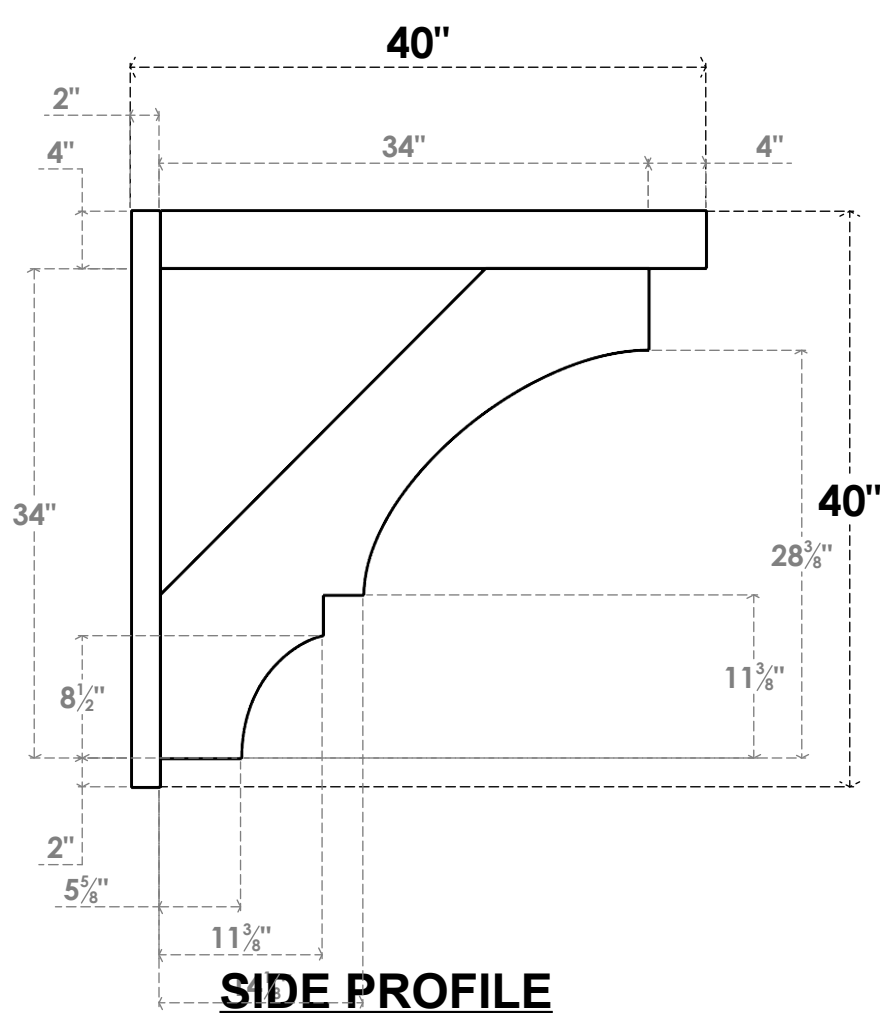

**ITEM NUMBER: OUTUROC040X060X40000X40000X040X020X040BOA44RCPR**

4"W TOP X 6"W BACK X 40"D X 40"H X 4"T TOP X 2"T BACK TIMBERTHANE ROUGH CEDAR BALBOA FAUX WOOD OPEN OUTLOOKER, BLOCK TOP AND BACK, 4"W CLOSED BRACE, PRIMED TAN

EKENA MILLWORK  
2300 WEST MAIN ST.  
CLARKSVILLE, TX 75426  
TOLL FREE: 866-607-0453  
WWW.EKENAMILLWORK.COM

**NOTES**

1. INSTALLATION TO BE COMPLETED IN ACCORDANCE WITH MANUFACTURER'S SPECIFICATIONS.
2. DRAWING MAY NOT BE TO SCALE
3. THIS DRAWING IS INTENDED FOR DESIGN AND PLANNING PURPOSES ONLY.
4. ALL INFORMATION CONTAINED HEREIN WAS CURRENT AT THE TIME OF DEVELOPMENT BUT MUST BE REVIEWED AND APPROVED BY THE PRODUCT MANUFACTURER TO BE CONSIDERED ACCURATE.
5. TIMBERTHANE ARCHITECTURAL PRODUCTS ARE MADE FROM HIGH DENSITY URETHANE AND COME FACTORY PRIMED