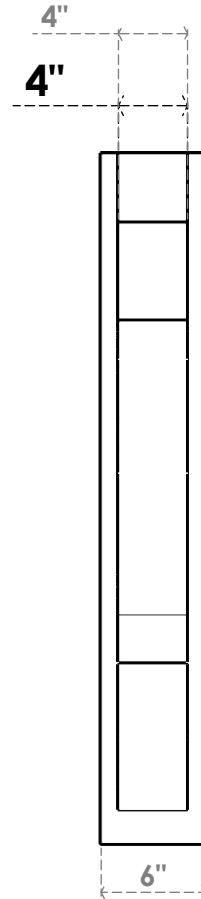

**ITEM NUMBER: OUTUROC040X060X40000X40000X040X020X040BOA44RCPR**

4"W TOP X 6"W BACK X 40"D X 40"H X 4"T TOP X 2"T BACK TIMBERTHANE ROUGH CEDAR BALBOA FAUX WOOD OPEN OUTLOOKER, BLOCK TOP AND BACK, 4"W CLOSED BRACE, PRIMED TAN

EKENA MILLWORK  
2300 WEST MAIN ST.  
CLARKSVILLE, TX 75426  
TOLL FREE: 866-607-0453  
WWW.EKENAMILLWORK.COM

**NOTES**

1. INSTALLATION TO BE COMPLETED IN ACCORDANCE WITH MANUFACTURER'S SPECIFICATIONS.
2. DRAWING MAY NOT BE TO SCALE
3. THIS DRAWING IS INTENDED FOR DESIGN AND PLANNING PURPOSES ONLY.
4. ALL INFORMATION CONTAINED HEREIN WAS CURRENT AT THE TIME OF DEVELOPMENT BUT MUST BE REVIEWED AND APPROVED BY THE PRODUCT MANUFACTURER TO BE CONSIDERED ACCURATE.
5. TIMBERTHANE ARCHITECTURAL PRODUCTS ARE MADE FROM HIGH DENSITY URETHANE AND COME FACTORY PRIMED