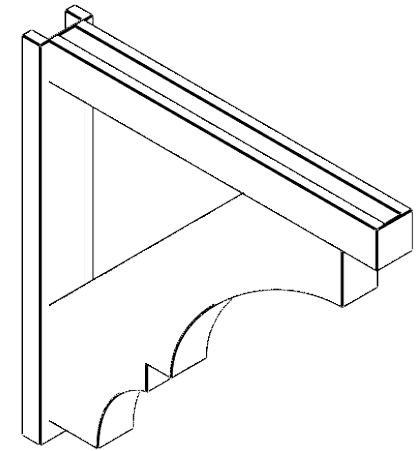

**ITEM NUMBER: OUTUROC040X060X40000X40000X040X020X040BOA44RCPR**

4"W TOP X 6"W BACK X 40"D X 40"H X 4"T TOP X 2"T BACK TIMBERTHANE ROUGH CEDAR BALBOA FAUX WOOD OPEN OUTLOOKER, BLOCK TOP AND BACK, 4"W CLOSED BRACE, PRIMED TAN

EKENA MILLWORK  
2300 WEST MAIN ST.  
CLARKSVILLE, TX 75426  
TOLL FREE: 866-607-0453  
WWW.EKENAMILLWORK.COM

**NOTES**

1. INSTALLATION TO BE COMPLETED IN ACCORDANCE WITH MANUFACTURER'S SPECIFICATIONS.
2. DRAWING MAY NOT BE TO SCALE
3. THIS DRAWING IS INTENDED FOR DESIGN AND PLANNING PURPOSES ONLY.
4. ALL INFORMATION CONTAINED HEREIN WAS CURRENT AT THE TIME OF DEVELOPMENT BUT MUST BE REVIEWED AND APPROVED BY THE PRODUCT MANUFACTURER TO BE CONSIDERED ACCURATE.
5. TIMBERTHANE ARCHITECTURAL PRODUCTS ARE MADE FROM HIGH DENSITY URETHANE AND COME FACTORY PRIMED